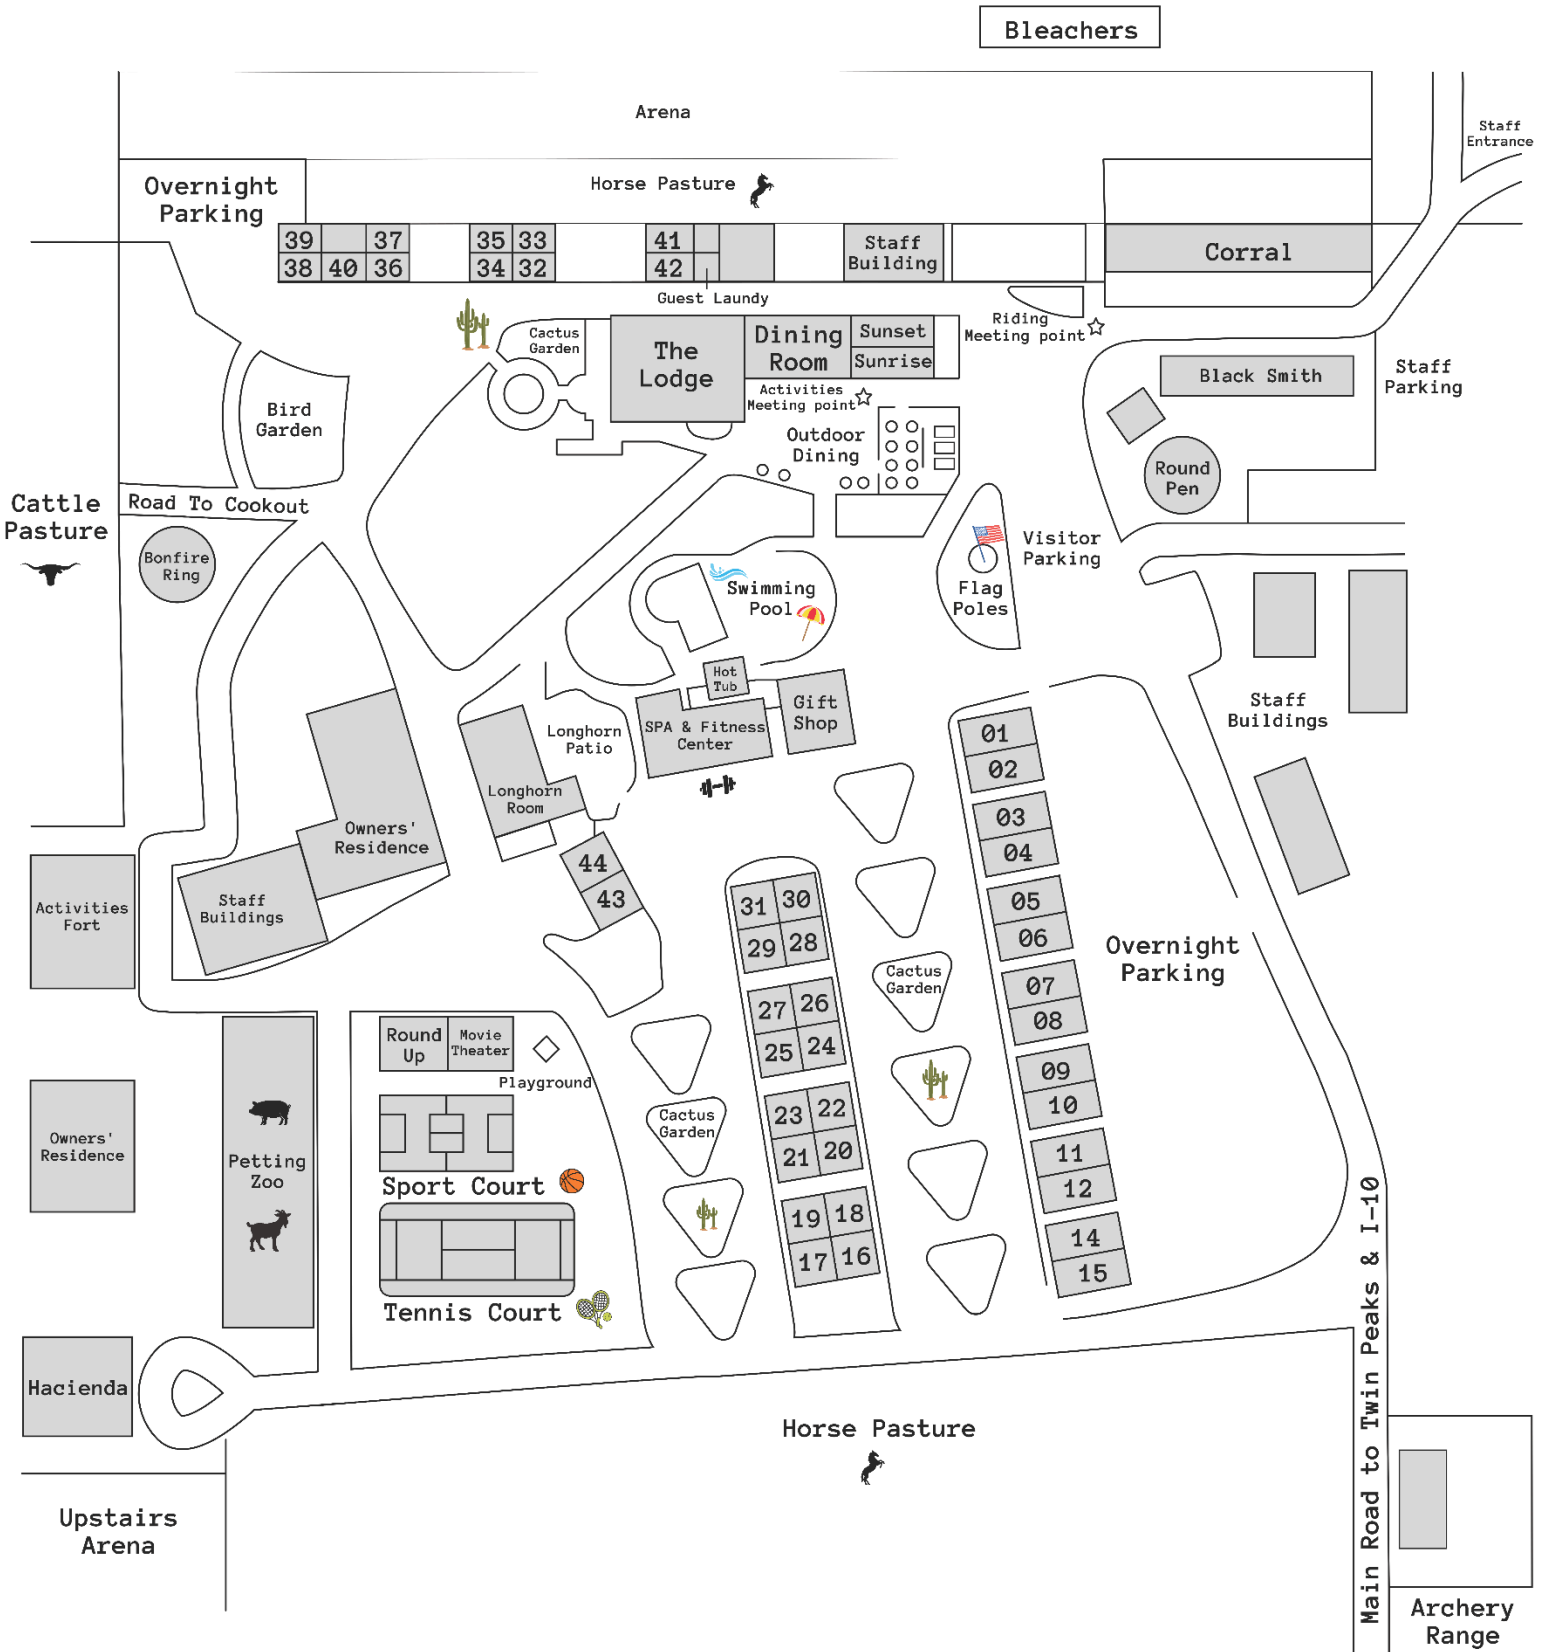

Guest Wi-Fi:

RM# _____

White Stallion Ranch

Arena

Bleachers

Overnight Parking

Horse Pasture

Staff Entrance

39	37	35	33	41		Staff Building
38	40	36	34	32	42	

Corral

Guest Laundry

The Lodge

Dining Room

Sunset Sunrise

Riding Meeting point

Staff Parking

Black Smith

Round Pen

Bird Garden

Cattle Pasture

Road To Cookout

Bonfire Ring

Visitor Parking

Flag Poles

Swimming Pool

Hot Tub

SPA & Fitness Center

Gift Shop

Staff Buildings

Longhorn Patio

Longhorn Room

Owners' Residence

Staff Buildings

Activities Fort

Owners' Residence

Petting Zoo

Round Up

Movie Theater

Playground

Sport Court

Tennis Court

Cactus Garden

Cactus Garden

Overnight Parking

Hacienda

Horse Pasture

Upstairs Arena

Main Road to Twin Peaks & I-10

Archery Range